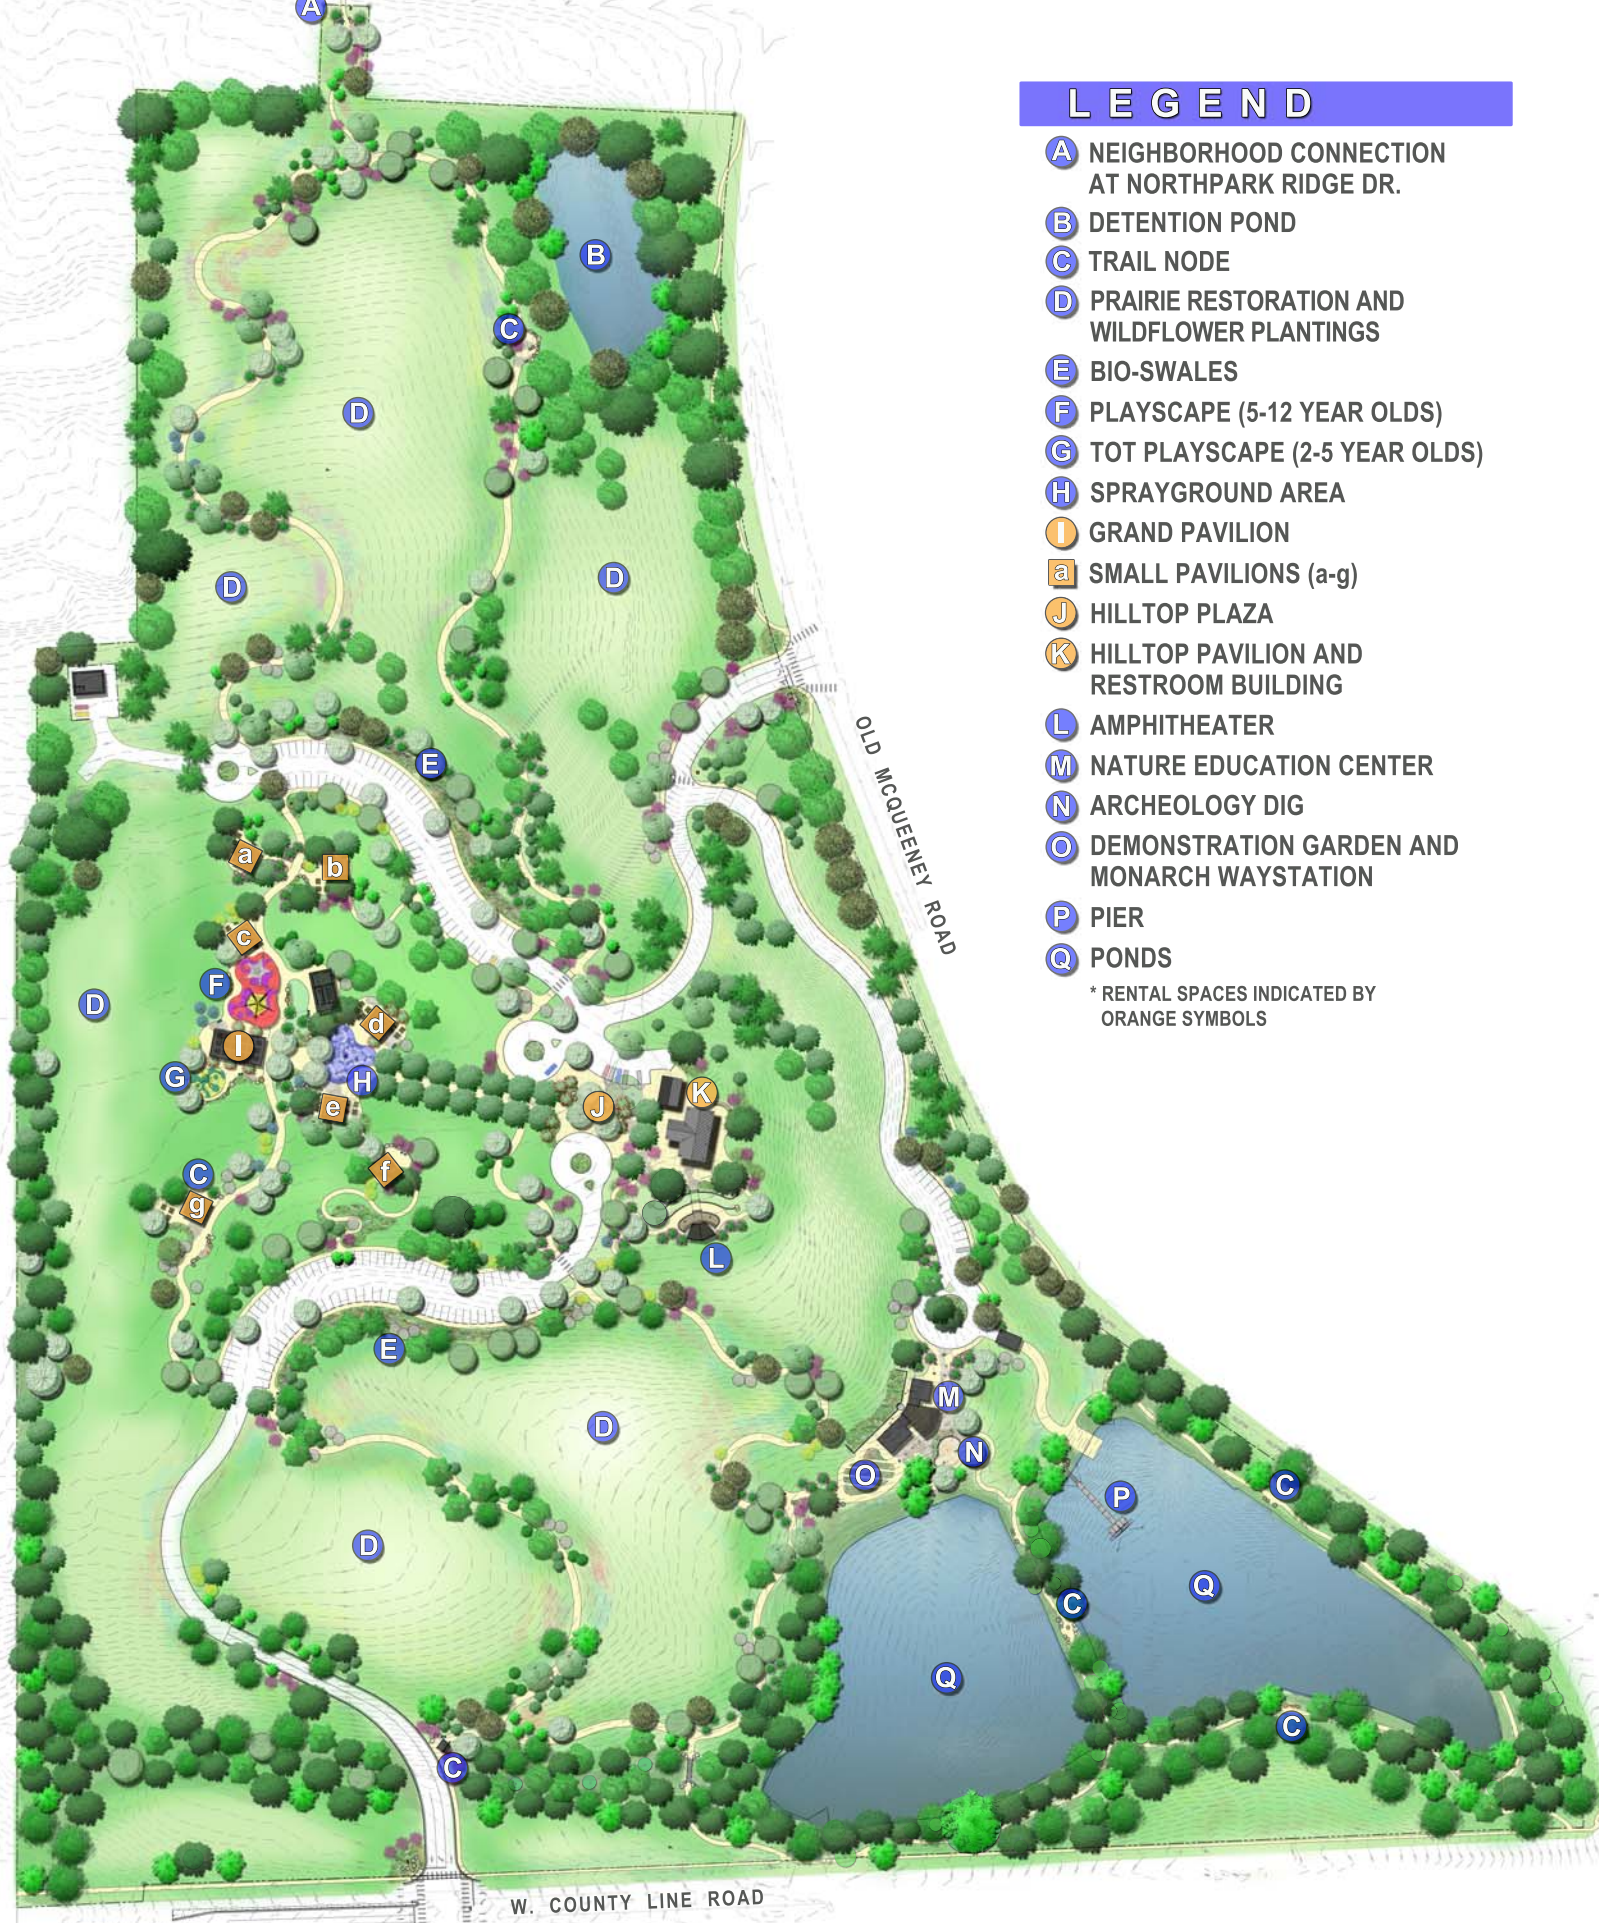

NORTH PARK RIDGE DR.

LEGEND

- A** NEIGHBORHOOD CONNECTION AT NORTH PARK RIDGE DR.
 - B** DETENTION POND
 - C** TRAIL NODE
 - D** PRAIRIE RESTORATION AND WILDFLOWER PLANTINGS
 - E** BIO-SWALES
 - F** PLAYScape (5-12 YEAR OLDS)
 - G** TOT PLAYScape (2-5 YEAR OLDS)
 - H** SPRAYGROUND AREA
 - I** GRAND PAVILION
 - a** SMALL PAVILIONS (a-g)
 - J** HILLTOP PLAZA
 - K** HILLTOP PAVILION AND RESTROOM BUILDING
 - L** AMPHITHEATER
 - M** NATURE EDUCATION CENTER
 - N** ARCHEOLOGY DIG
 - O** DEMONSTRATION GARDEN AND MONARCH WAYSTATION
 - P** PIER
 - Q** PONDS
- * RENTAL SPACES INDICATED BY ORANGE SYMBOLS

OLD MCQUEENEY ROAD

W. COUNTY LINE ROAD

FISCHER PARK

City of New Braunfels, Texas